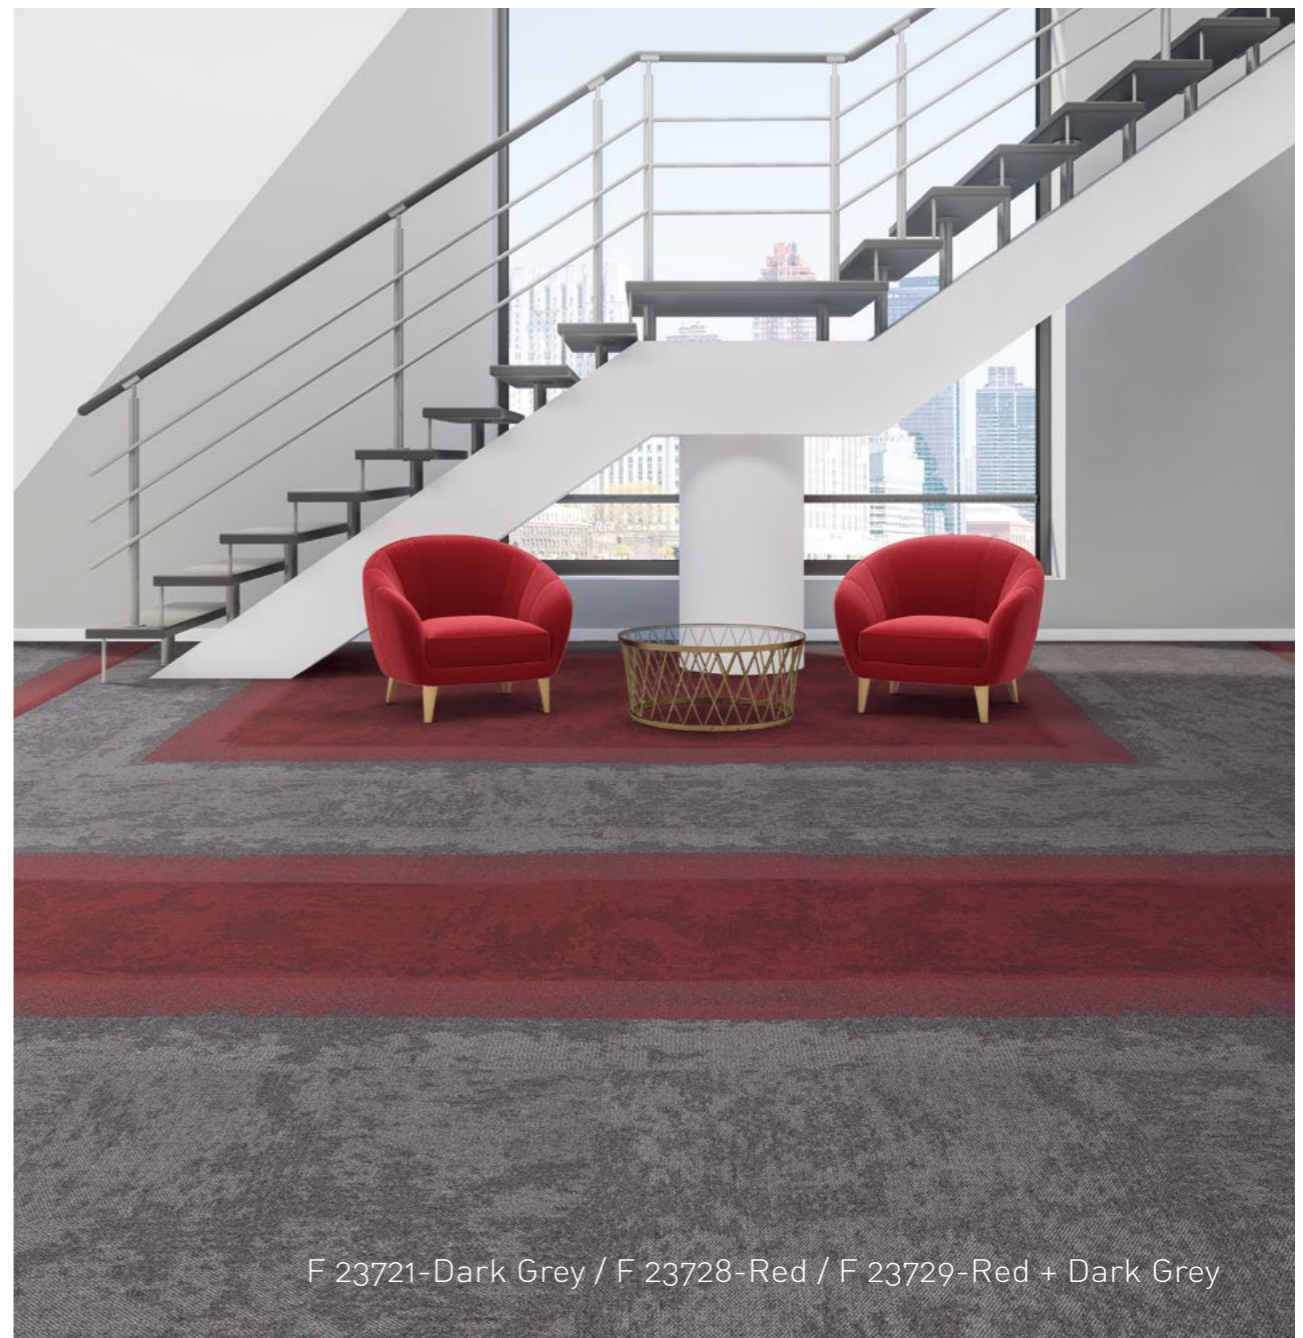

F 237 SandWave

FEHRER

Traces on the
Sand are taken away by the
Wave
which likes an eternal cycle

F 23721-Dark Grey / F 23722-Green / F 23723-Green + Dark Grey

F 23702
Sea Green

F 23703
Sea Green + Light Grey

F 23726
Navy Blue

MN24008-11
Beige Plus

F 23729
Red + Dark Grey

F 23728
Red

Make the space have more connotation and further implication.

F 23731-Charcoal Grey

F 23701-Light Grey / F 23721-Dark Grey / F 23731-Charcoal Grey

Environmental

Carpet surface villi can
capture,
adsorb floating dust particles
in the air,
effectively improve
indoor air quality.

F 23721-Dark Grey / F 23725-Orange + Dark Grey

F 23721-Dark Grey / F 23728-Red / F 23729-Red + Dark Grey

You deserve a better and more comfortable life.

F 23721-Dark Grey / F 23728 Red / F 23729 Red + Dark Grey

F 23721-Dark Grey / F 23722 Green / F 23723 Green + Dark Grey
/ F 23724 Orange / F 23725 Orange + Dark Grey