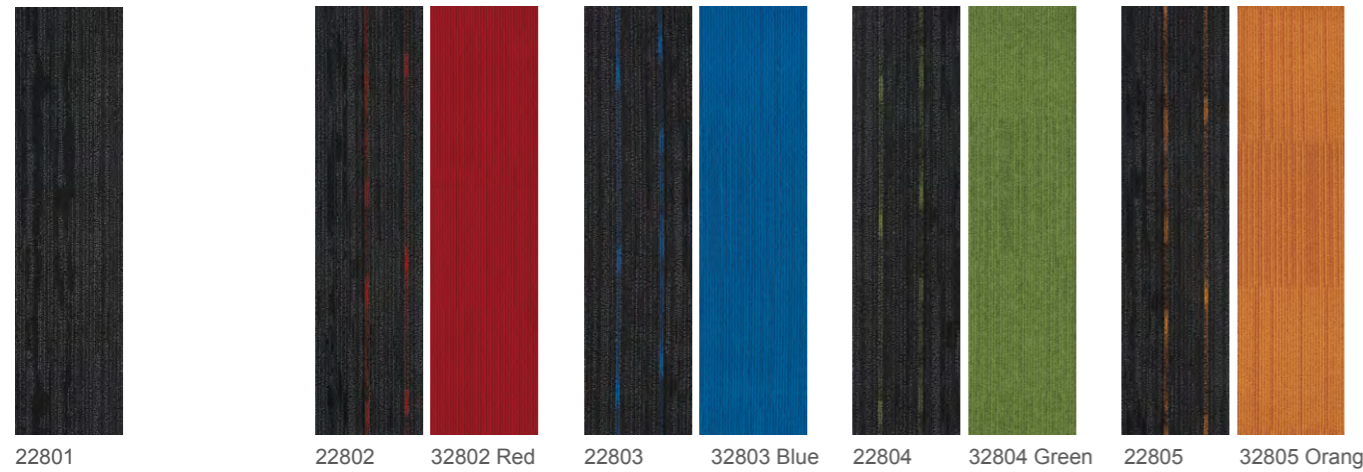

ECOsoft®

TOGETHER WE CAN GROW

Imagine: 22800 series
Long Port Brite: 32800 series
Hexa Brite: 32900 series
100% NYLON

22081+32082 Red+32902

22801+32802 Red+32803 Blue+32804 Green+32805 Orang+32806 Lark Blue+32807Yellow

22801+32806 Lark Blue+32906

22801+32807Yellow+32907

Imagine: 22800 series
 Long Port Brite: 32800 series
 Hexa Brite: 32900 series

TOGETHER WE CAN GROW

22801 22802 32802 Red 22803 32803 Blue 22804 32804 Green 22805 32805 Orang

32902 32903 32904 32905

22806 32806 Lark Blue 22807 32807 Yellow

32906 32907

Product Specification:

Style name:	Imagine: 22800 series	Long Port Brite: 32800 series	Hexa Brite: 32900 series
Construct:	Multi-Level Loop	Multi-Level Loop	Multi-Level Loop
Guage:	1/12	1/12	1/12
Material:	100% Nylon 6	100% Nylon 6	100% Nylon 6
Pile Weight:	550g/m ² ±5%	550g/m ² ±5%	550g/m ² ±5%
Pile Height:	3-5 mm	3-5 mm	3-5 mm
Packing:	20pcs=5sqmtr=53.82sqft	20pcs=5sqmtr=53.82sqft	18pcs=2.934 sqmtr=31.58sqft
Back:	PVC Backing	PVC Backing	PVC Backing
The size:	25cm x 100cm	25cm x 100cm	40.33cm*50cm Hexagon

Colour may vary from batch to batch