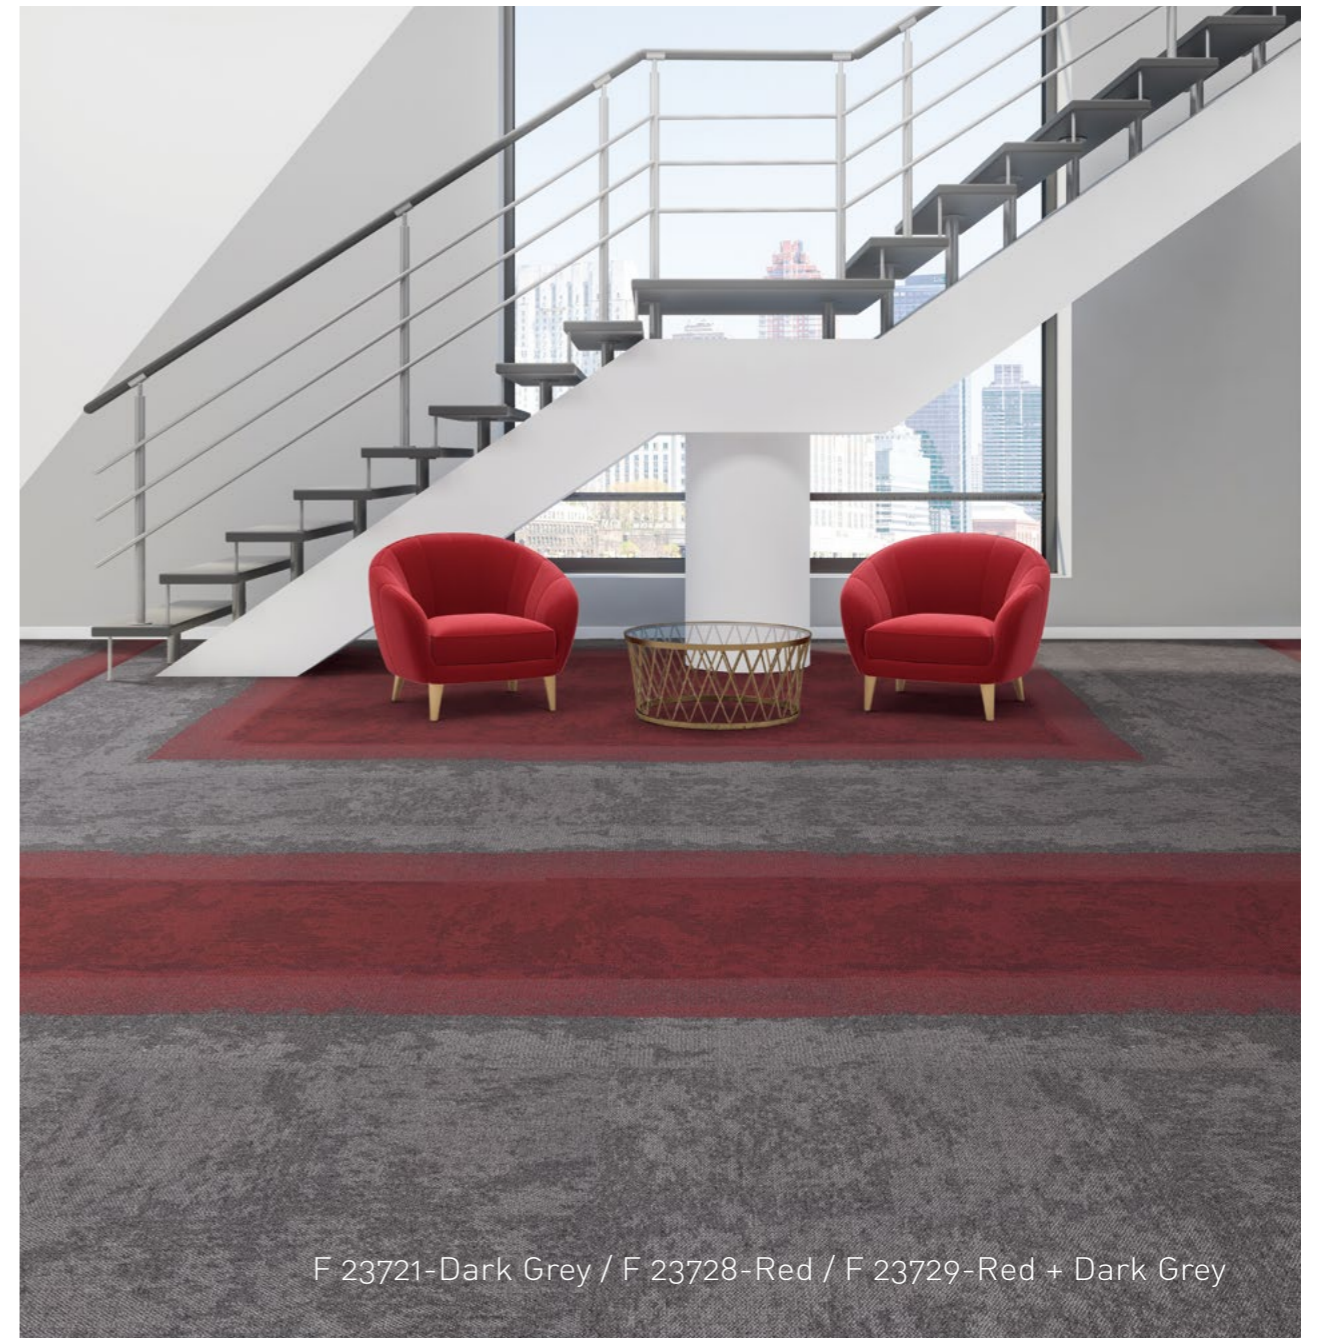

F 237 SandWave

FEHRER

Traces on the
Sand are taken away by the
Wave
which likes an eternal cycle

F 23721-Dark Grey / F 23722-Green / F 23723-Green + Dark Grey

F 23702
Sea Green

F 23703
Sea Green + Light Grey

F 23701
Light Grey

F 23722
Green

F 23723
Green + Dark Grey

F 23721
Dark Grey

F 23725
Orange + Dark Grey

F 23724
Orange

F 23731
Charcoal Grey

F 23727
Navy Blue + Dark Grey

F 23726
Navy Blue

F 23729
Red + Dark Grey

F 23728
Red

Make the space have more connotation and further implication.

F 23731-Charcoal Grey

F 23701-Light Grey / F 23721-Dark Grey / F 23731-Charcoal Grey

Environmental

Carpet surface villi can
capture,
adsorb floating dust particles
in the air,
effectively improve
indoor air quality.

F 23721-Dark Grey / F 23725-Orange + Dark Grey

F 23721-Dark Grey / F 23728-Red / F 23729-Red + Dark Grey