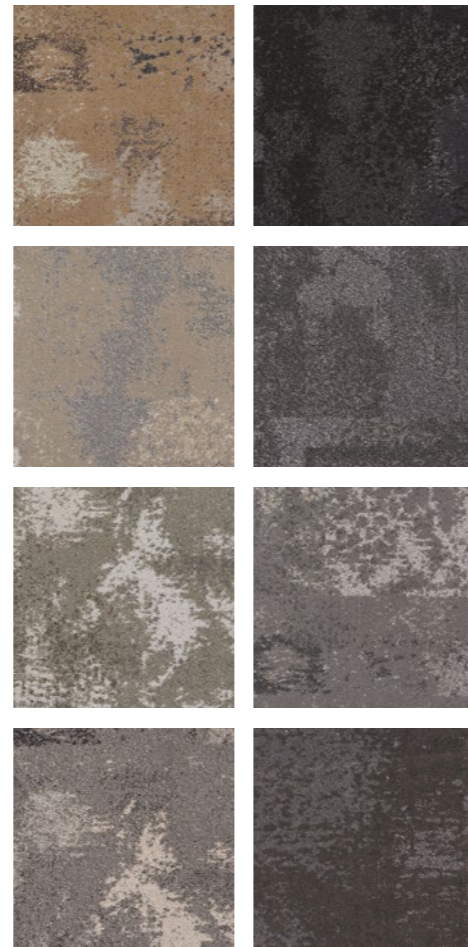

Elegant

specifications

Style Name	: Elegant F803CP
Construction	: Multi-level Loop
Material	: 100% Nylon 6
Color System	: 100% Solution Dyed
Machine Gauge	: 1 / 10 "
Pile Weight	: 980 g/m²
Pile Height	: 3-5.5 mm
Tile Size	: 50 x 50 cm
Backing Structure	: PVC with fiberglass

Volatile Organic Compound(voc)

Pass ASTM D7706-11

Semi Volatile Organic Compound(svoc)

Pass ASTM D7706-11

Formaldehyde Emission

Pass NIOSH method 2016

Flammability

Pass GB 8624-2006

Pass GB/T 14768-93

Smoke Density

Pass ASTM-E-662 < =450 DMC

Pass GB/T 8624-2006

Static Generation

Pass AATCC-134

Pass GB/T 18044-2000

Antimicrobial

Pass AATCC TM 174

Color Fastness To Water

Pass AATCC-16E

Pass Grade 4/5 ISO 105-X12

Color Fastness To Light

Pass AATCC-16E

Pass Grade 5 ISO-B02:1994E

Color Fastness To Crocking

Pass AATCC-165

Tensile Strength Test

Pass ISO13934-1

Warp 3112.9